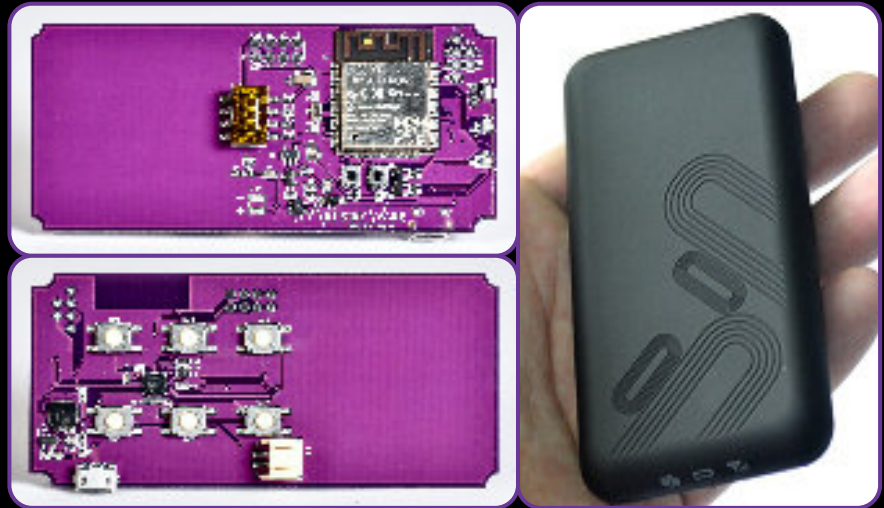

Battery Remote BR100

Simplifying Automation for Interactive Designs

Product Sheet

Key Features

- ExpressIF ESP32-WROOM-32U
 - Dual processor with 16MB memory
 - Wi-Fi/Bluetooth/BLE Connectivity
 - Built-in Antenna
- Onboard USB programming interface
- Built-in Li-Ion/Li-Poly Charging via USB
- Battery Voltage monitoring
- DIP switch for unique addressability
- I2C and SPI connections for expansion
- SX1509 IO Expander
 - 6 buttons onboard >1,000,000 Cycles
 - 6 additional IO connections available
 - One Dual color Red/Green LED
 - One Blue & One Orange LED
 - Breath, blink, and dim functions
- Easily used with the ArtistryWare UI100 Universal Interface
- Small board size of 87mm X 43mm
- Case available

Product Overview

The ArtistryWare BR100 is a remote control module for multiple purposes and expanded applications. Smarter than the typical remote control, this unit boasts its far-ranging, interoperability, and configurability design.

The unit is capable of communicating and controlling simultaneously with remote devices using its WiFi and Bluetooth enabled microcontroller regardless of difference of device vendor or origin. It is configurable to customize its intended applications including multiple LED functions like breath, blink, and dim. Powered by a LiPo battery rechargeable via USB, it comes handy and portable with six buttons and additional IO connections.